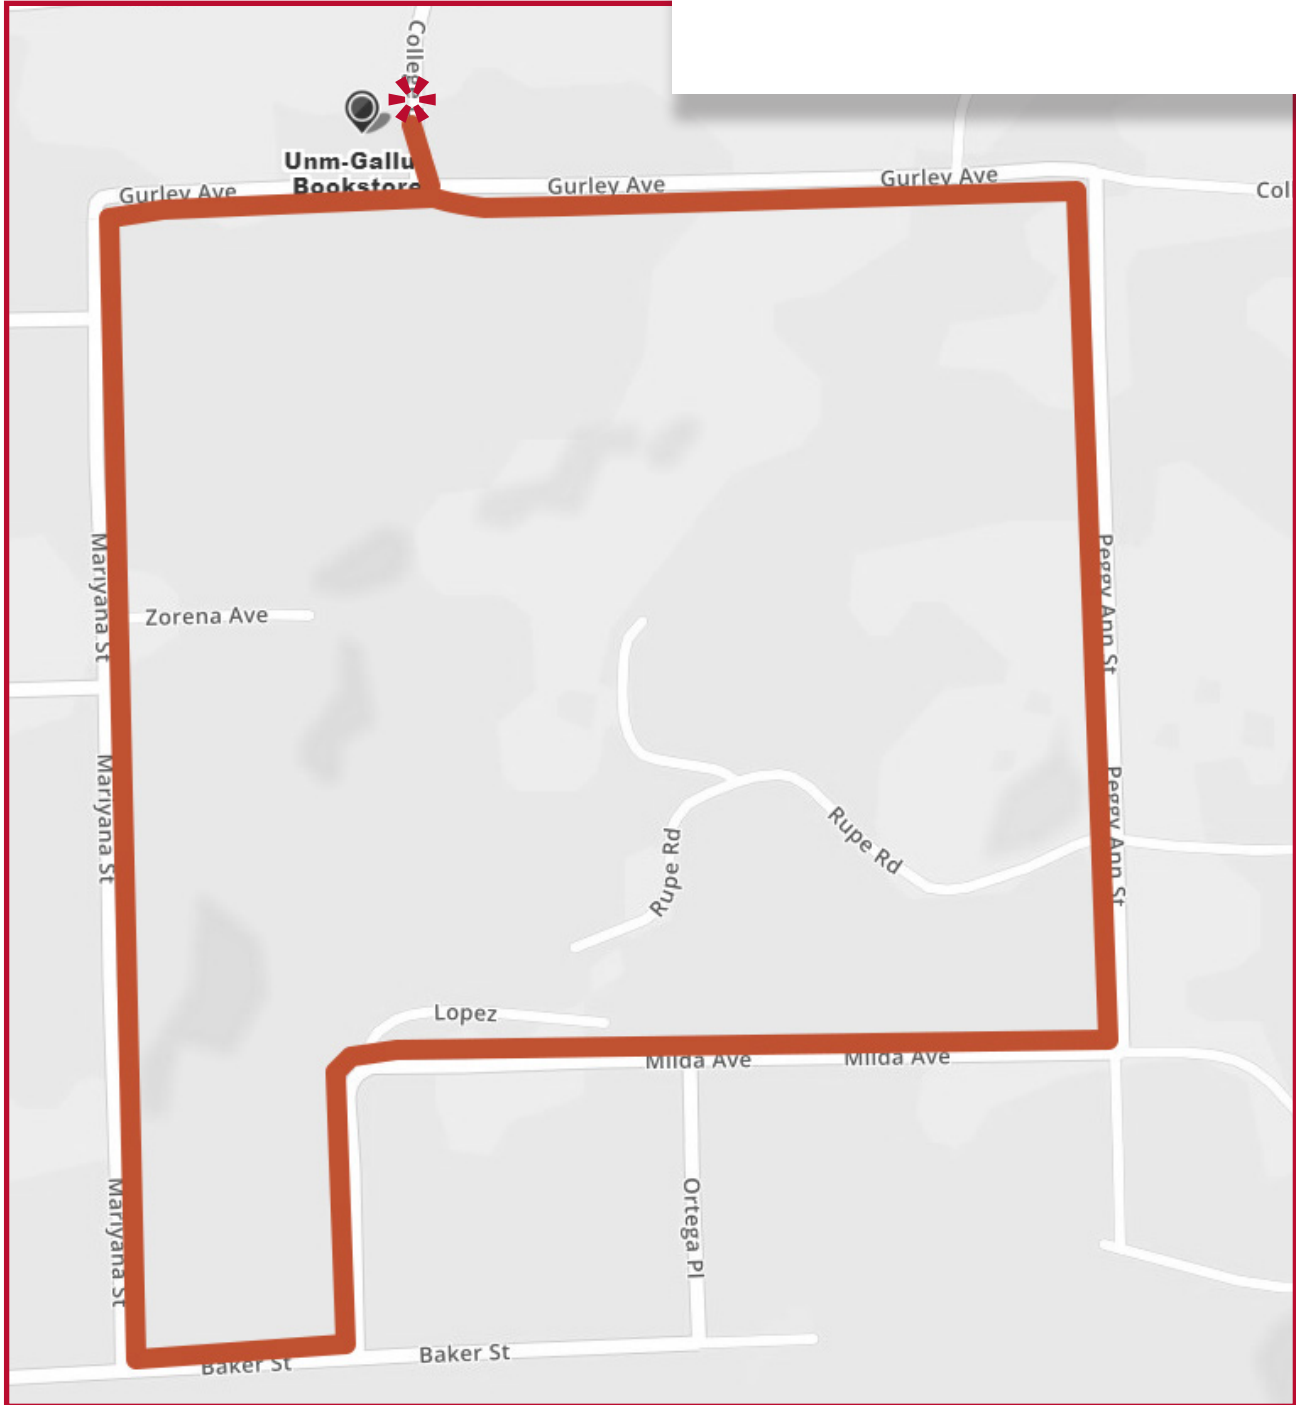

# LOBO TRAILS GALLUP CAMPUS

EMPLOYEE  
WELLNESS

 **START HERE**  
**TERRA TRAIL: 1.75 MILES**

FOR MORE INFORMATION VISIT [HR.UNM.EDU/WELLNESS/LOBO-TRAILS](http://HR.UNM.EDU/WELLNESS/LOBO-TRAILS)