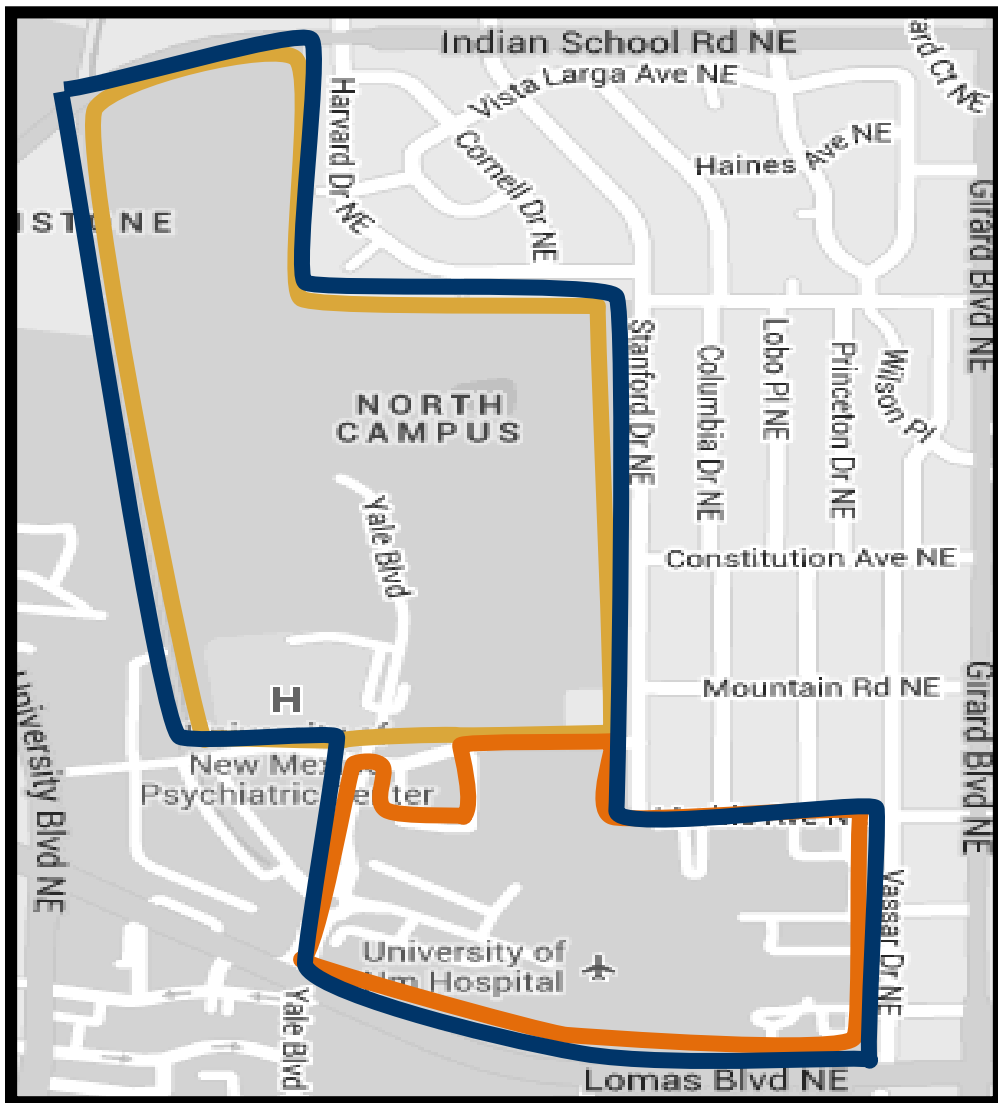

Follow the

Lobo Trails

Trail Length
Orange Trail
= 1.5 mile

Gold Trail
= 2 miles

Dark Blue Trail
= 3 miles