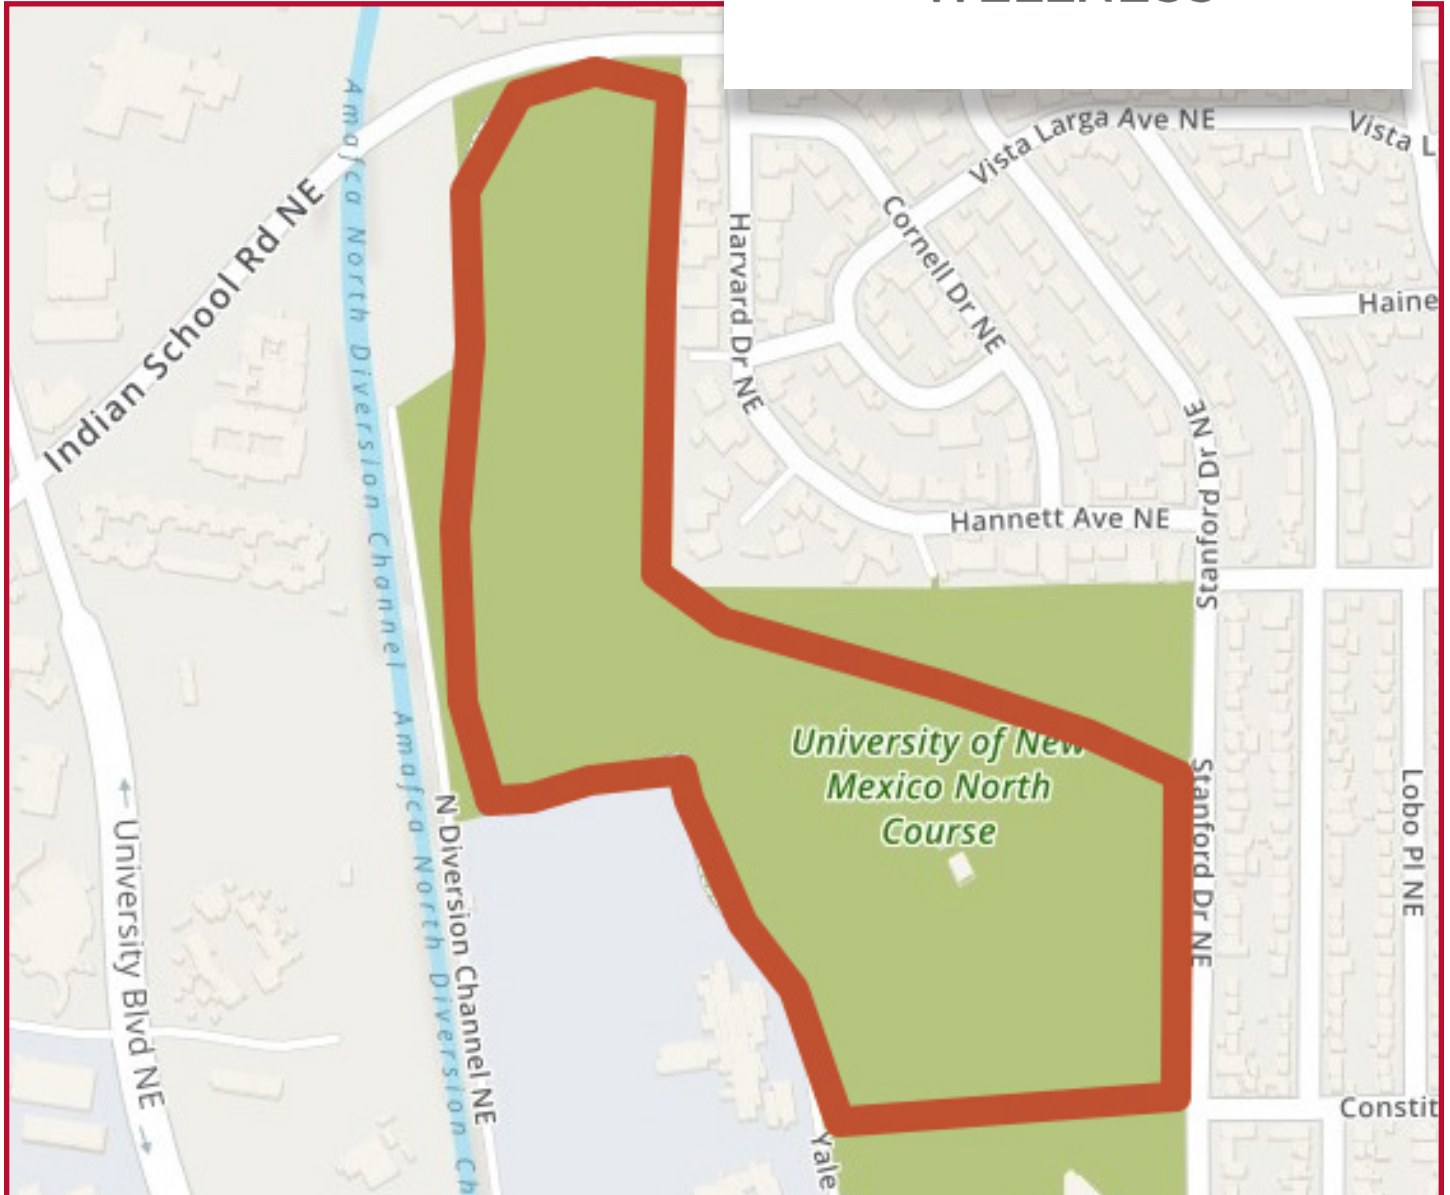

LOBO TRAILS NORTH CAMPUS

EMPLOYEE
WELLNESS

TERRA TRAIL: 2 MILES

FOR MORE INFORMATION VISIT HR.UNM.EDU/WELLNESS/LOBO-TRAILS