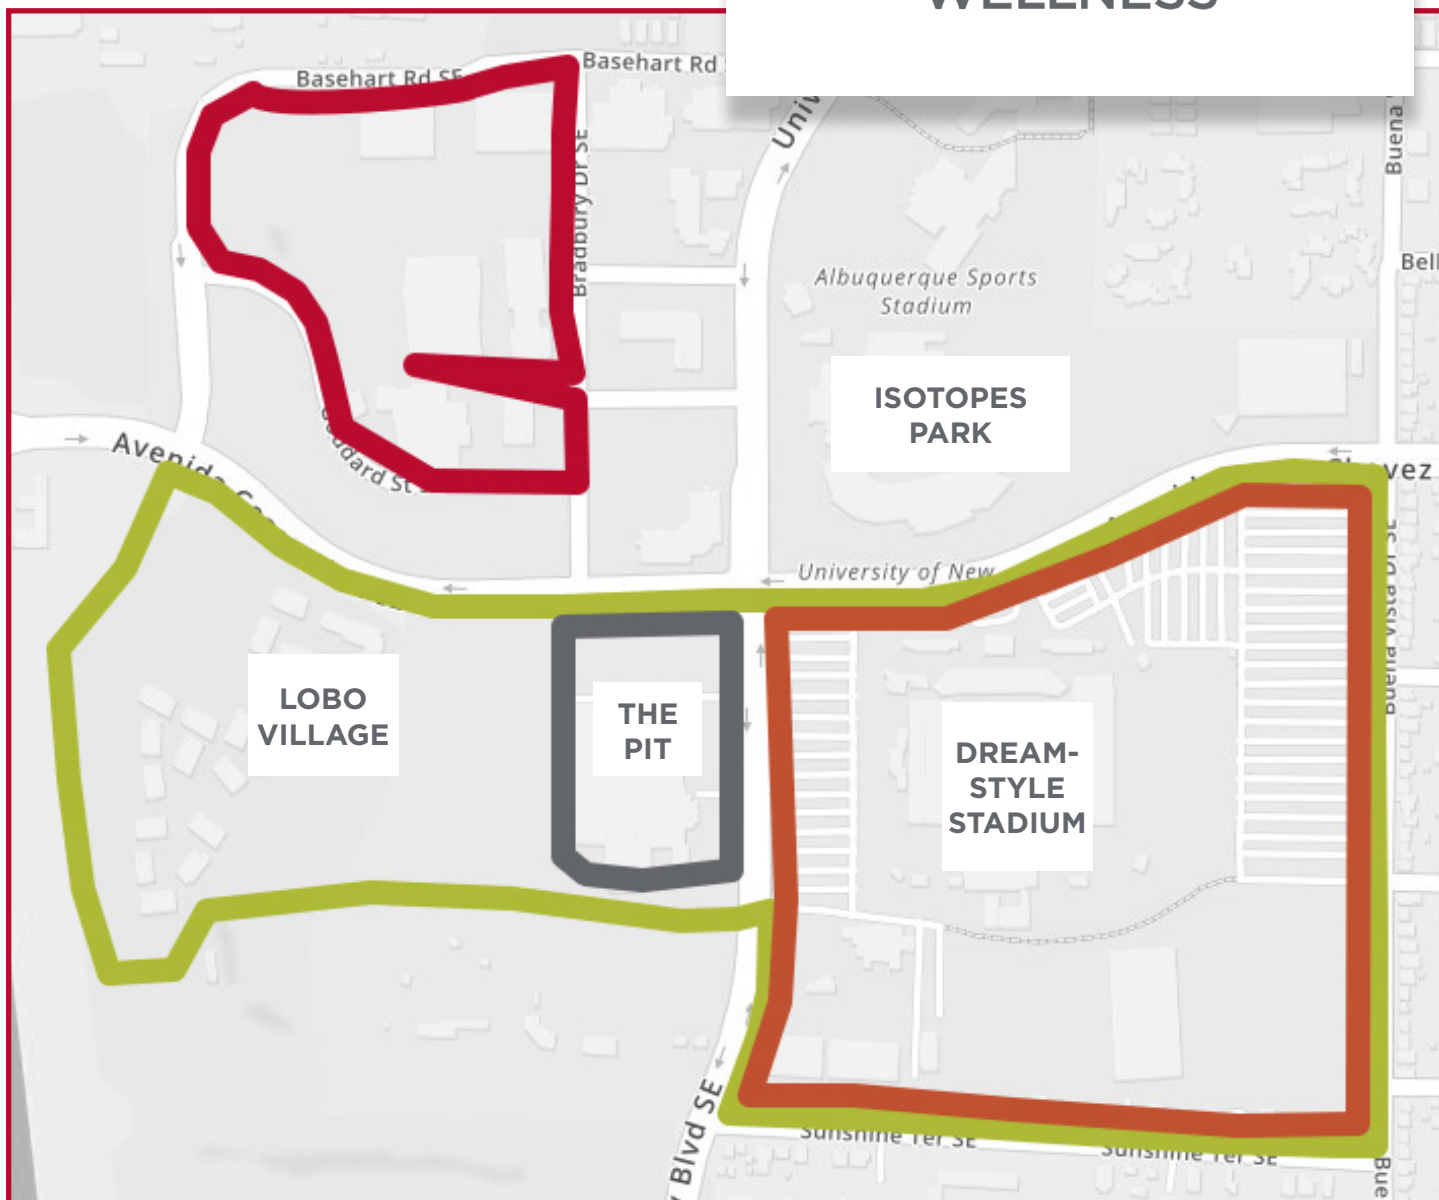

# LOBO TRAILS SOUTH CAMPUS

EMPLOYEE  
WELLNESS

**GREEN CHILE TRAIL: 2.5 MILES**

**TERRA TRAIL: 1.5 MILES**

**SILVER TRAIL: .5 MILES**

**CHERRY TRAIL: 1 MILE**

FOR MORE INFORMATION VISIT [HR.UNM.EDU/WELLNESS/LOBO-TRAILS](http://HR.UNM.EDU/WELLNESS/LOBO-TRAILS)