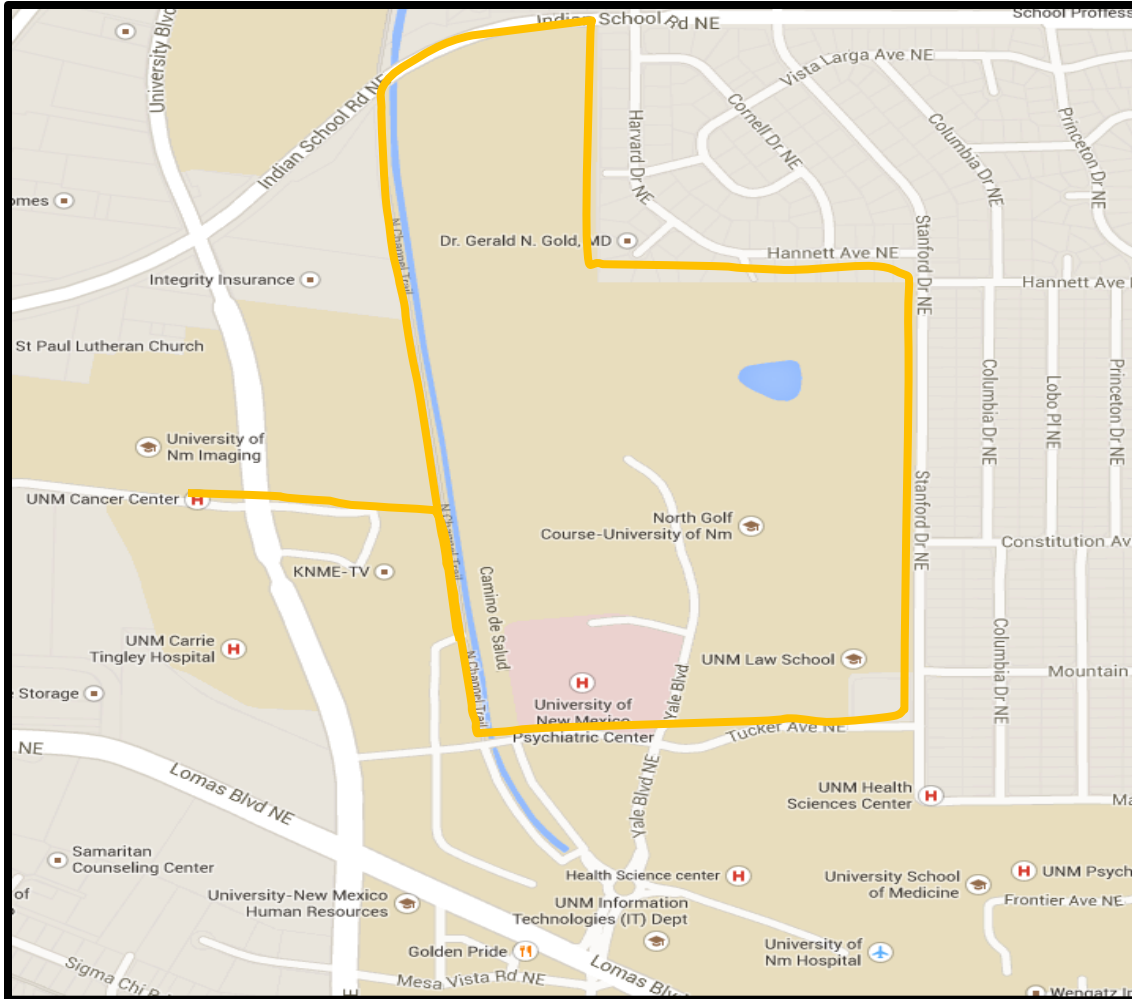

# Follow the Lobo Trails

## Trail Length

**Gold Trail**  
**= 2 miles**