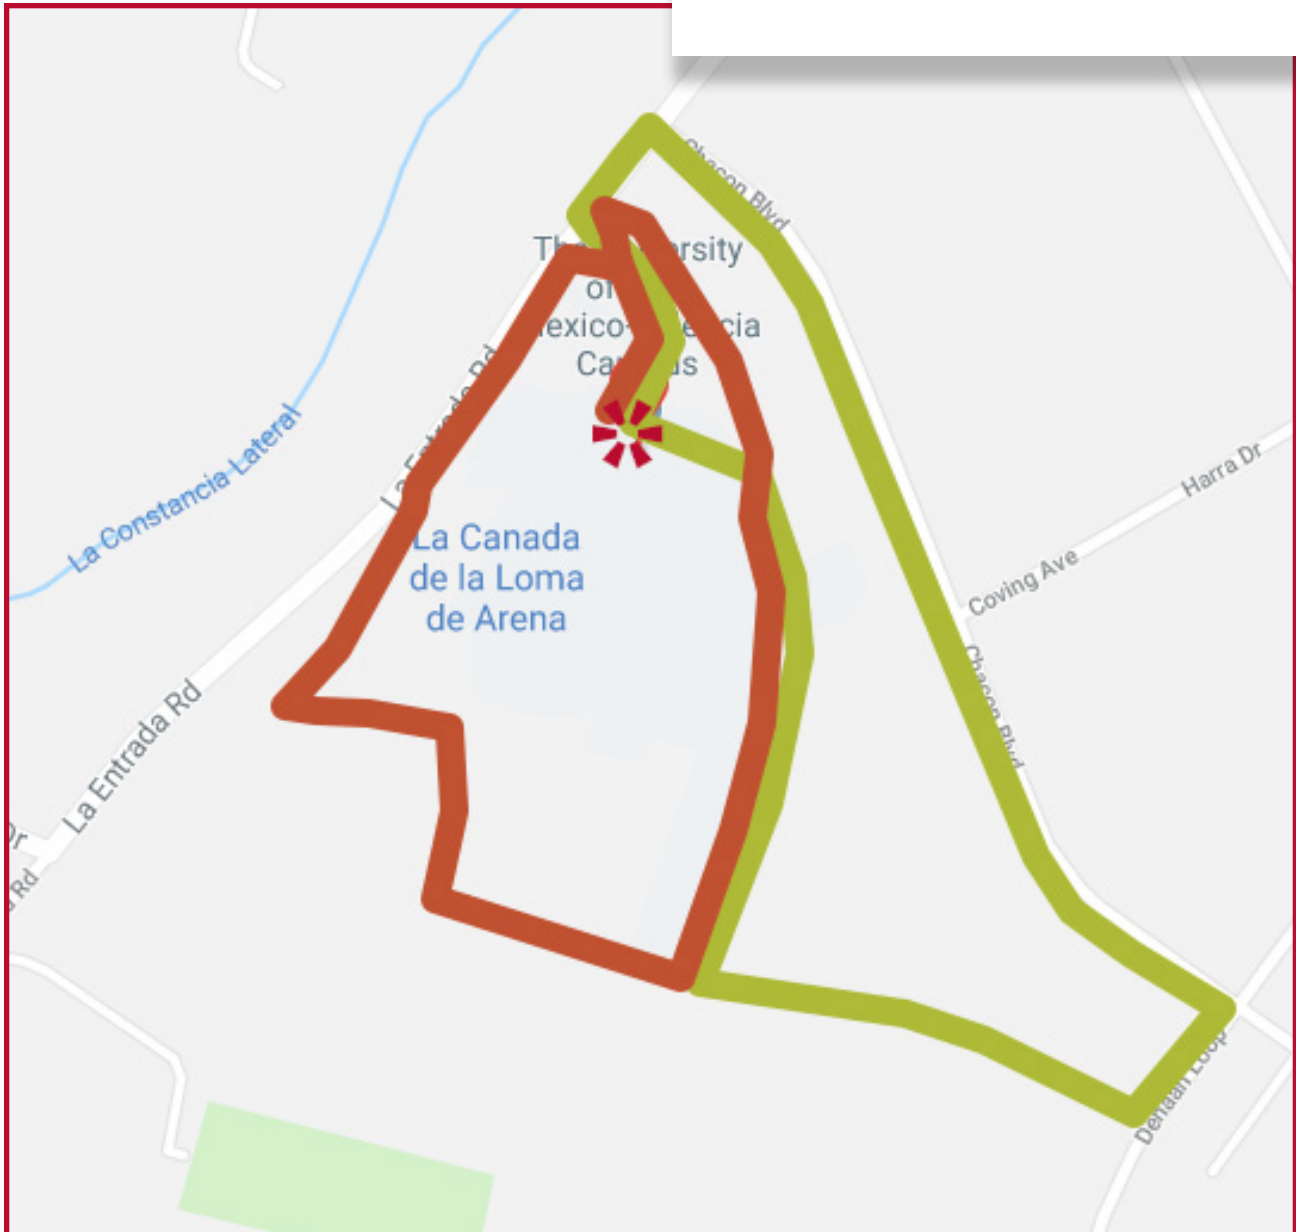

# LOBO TRAILS

## VALENCIA CAMPUS

EMPLOYEE  
WELLNESS

 **START HERE**

**TERRA TRAIL: 1.5 MILES**

**GREEN CHILE TRAIL: 2 MILES**

FOR MORE INFORMATION VISIT [HR.UNM.EDU/WELLNESS/LOBO-TRAILS](http://HR.UNM.EDU/WELLNESS/LOBO-TRAILS)